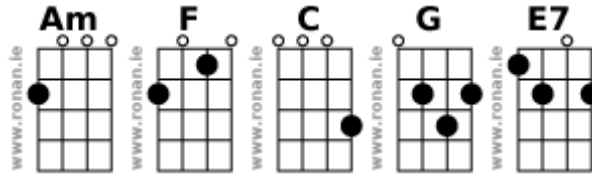

Coral (The) - Dreaming Of You

Intro:
Am F Am F

Verse 1:

Am F Am F
It's up in my heart when it skips a beat... (Skips a beat...)
(Am) Can't feel no pavement right under my feet (Under my feet...)

Chorus:
C G F
Up in my lonely room (Wah ooo) when I'm dreaming of (Wah ooo) you...
Am F Am F* E7*
(Wah ooo) (Wah ooo)
Oh what can I do? I still need you but I don't want you now

Break:
Am F Am F

Verse 2:

Am F Am
When I'm down and my hands are tied... (Hands are tied...)
(Am) I cannot reach a pen for me to draw the line... (Draw the line...)
(Am) From this pain I just can't disguise... (Can't disguise...)
(Am) Its gonna hurt but I'll have to say goodbye (Say goodbye...)

Chorus: [See Box]

Break 2:
F* E7* F* E7* F* E7*s

Instrumental: [Follow chords form Verse 1 and the Chorus]

Verse 3:

Am F Am F C
Oh OH oh.... Oh oh OH.... Oh oh... Oh OH!

Chorus: [See Box]